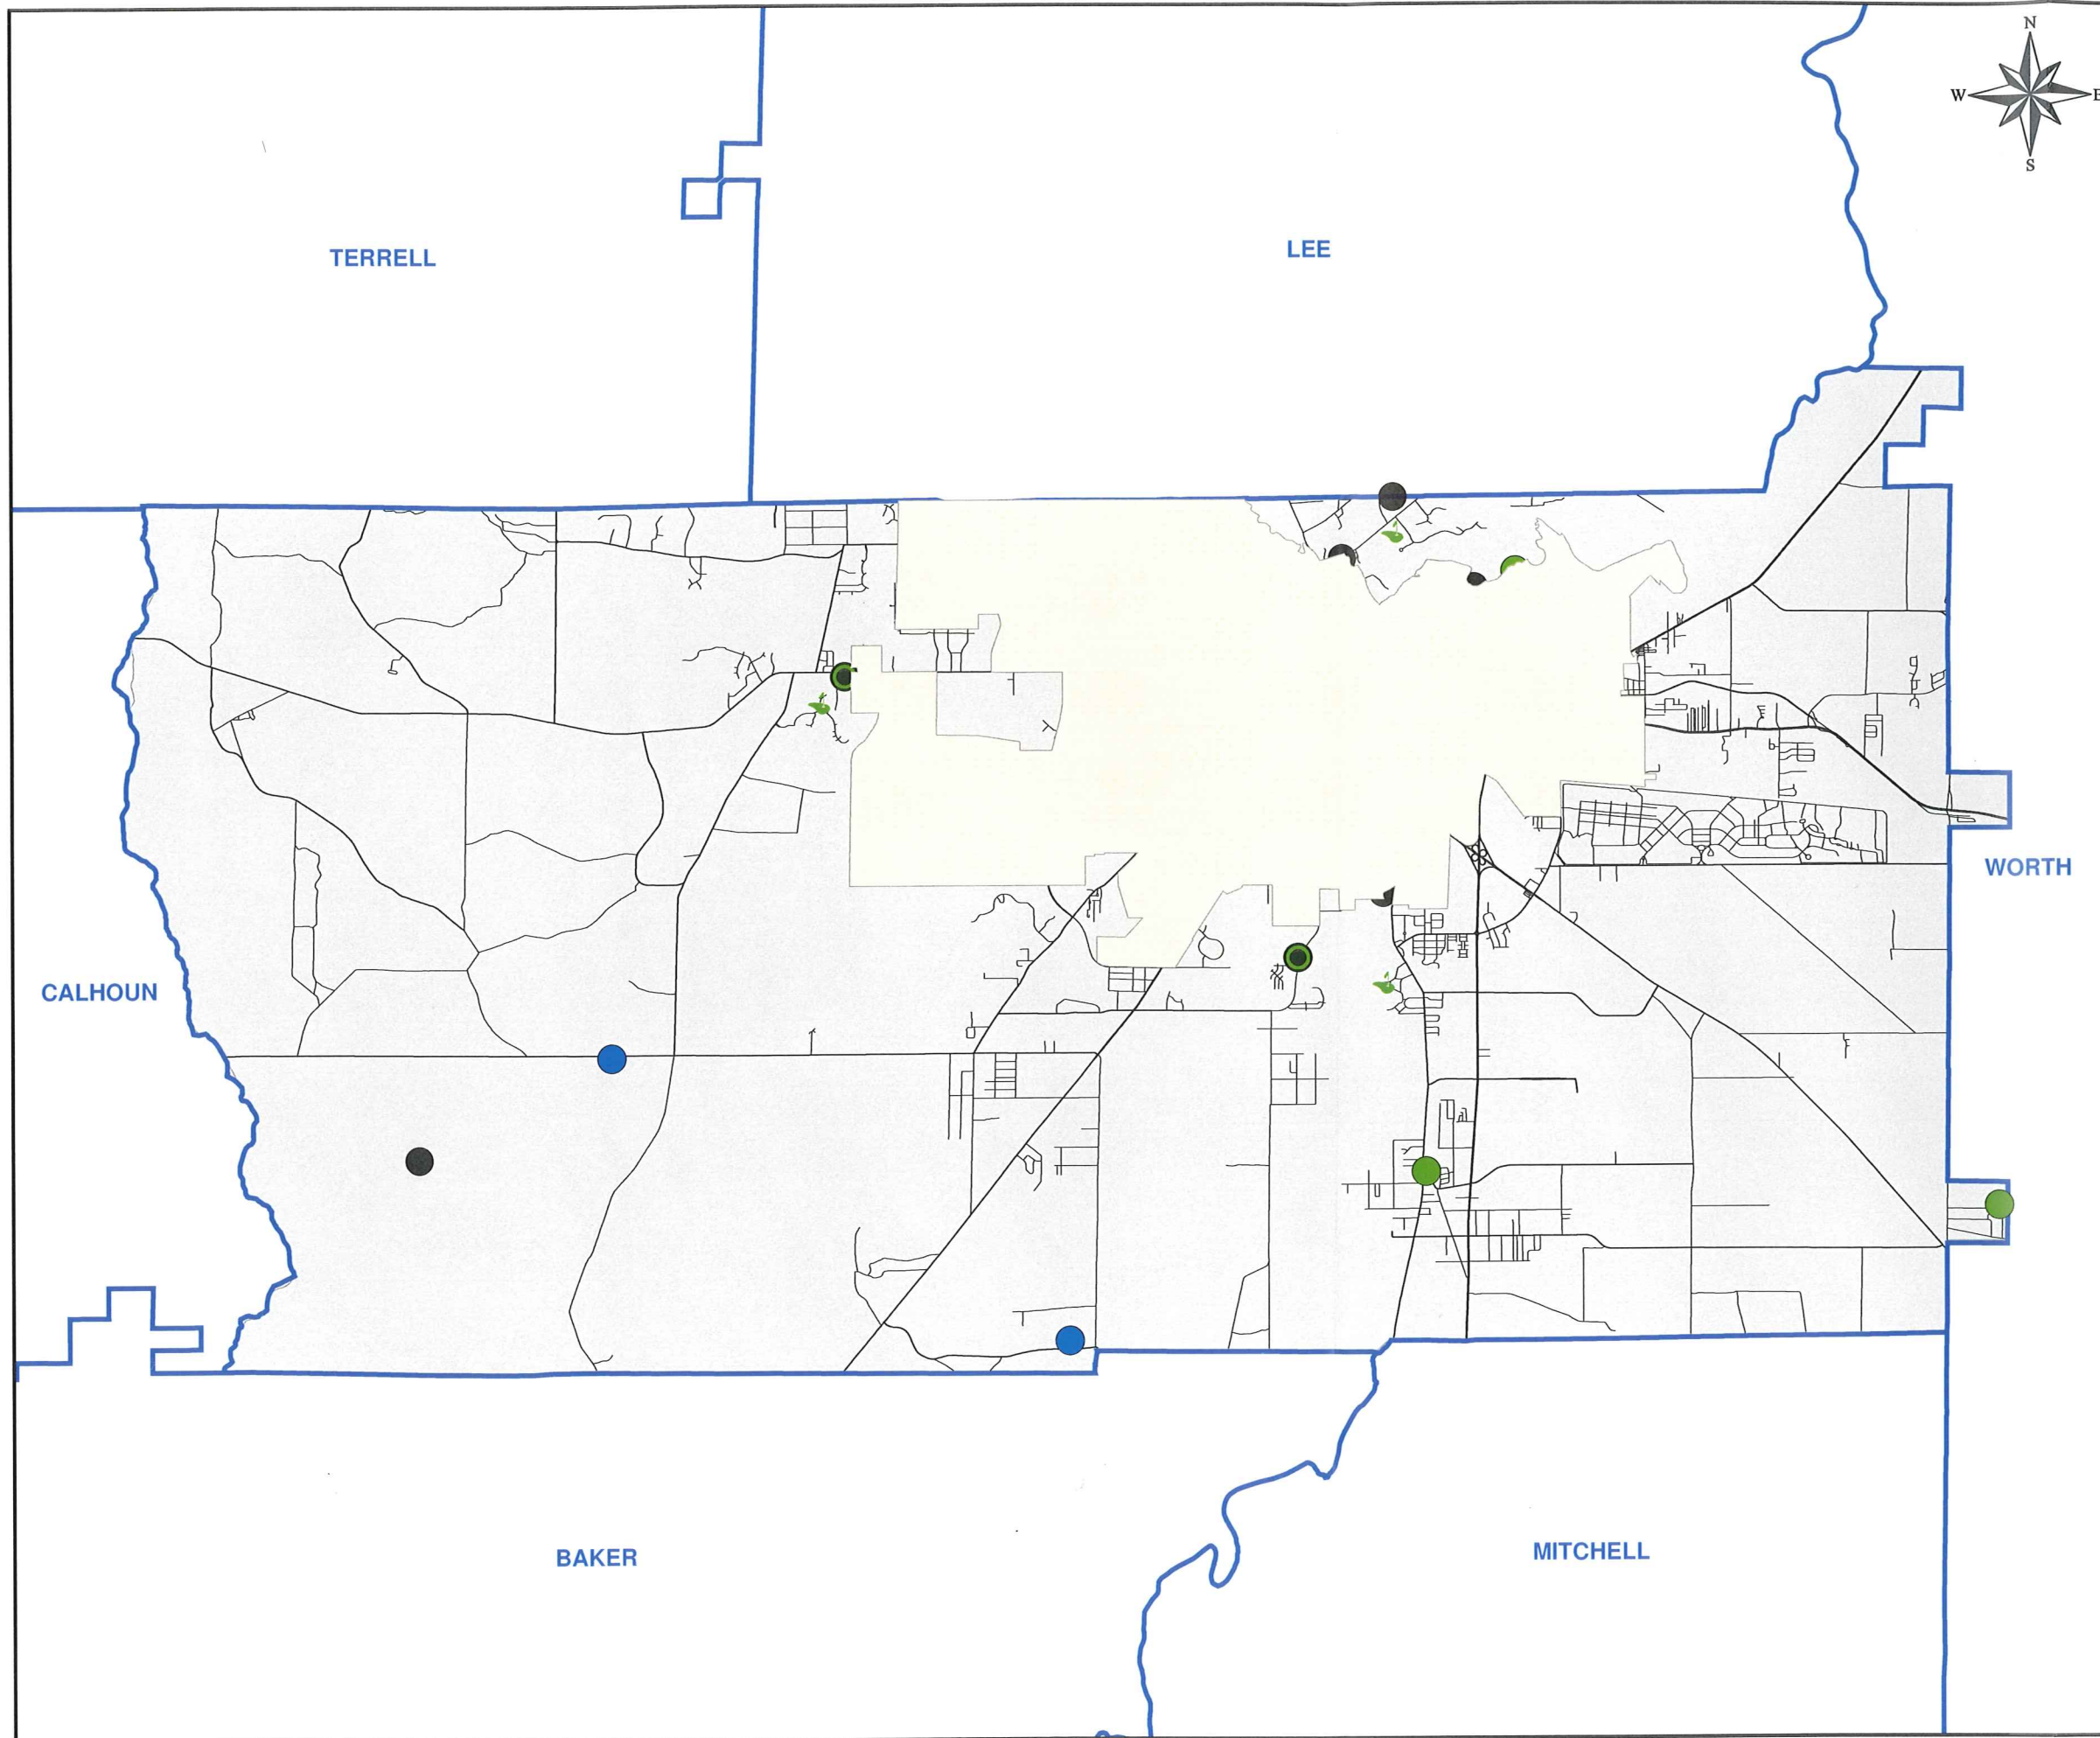

Parks & Recreation Facilities within Dougherty County

Legend

- Neighborhood Parks
- District Parks
- Regional Parks
- 🌳 Golf Courses
- Community Center/Gym
- Albany City Limit

Source: Albany - Dougherty County, 2004