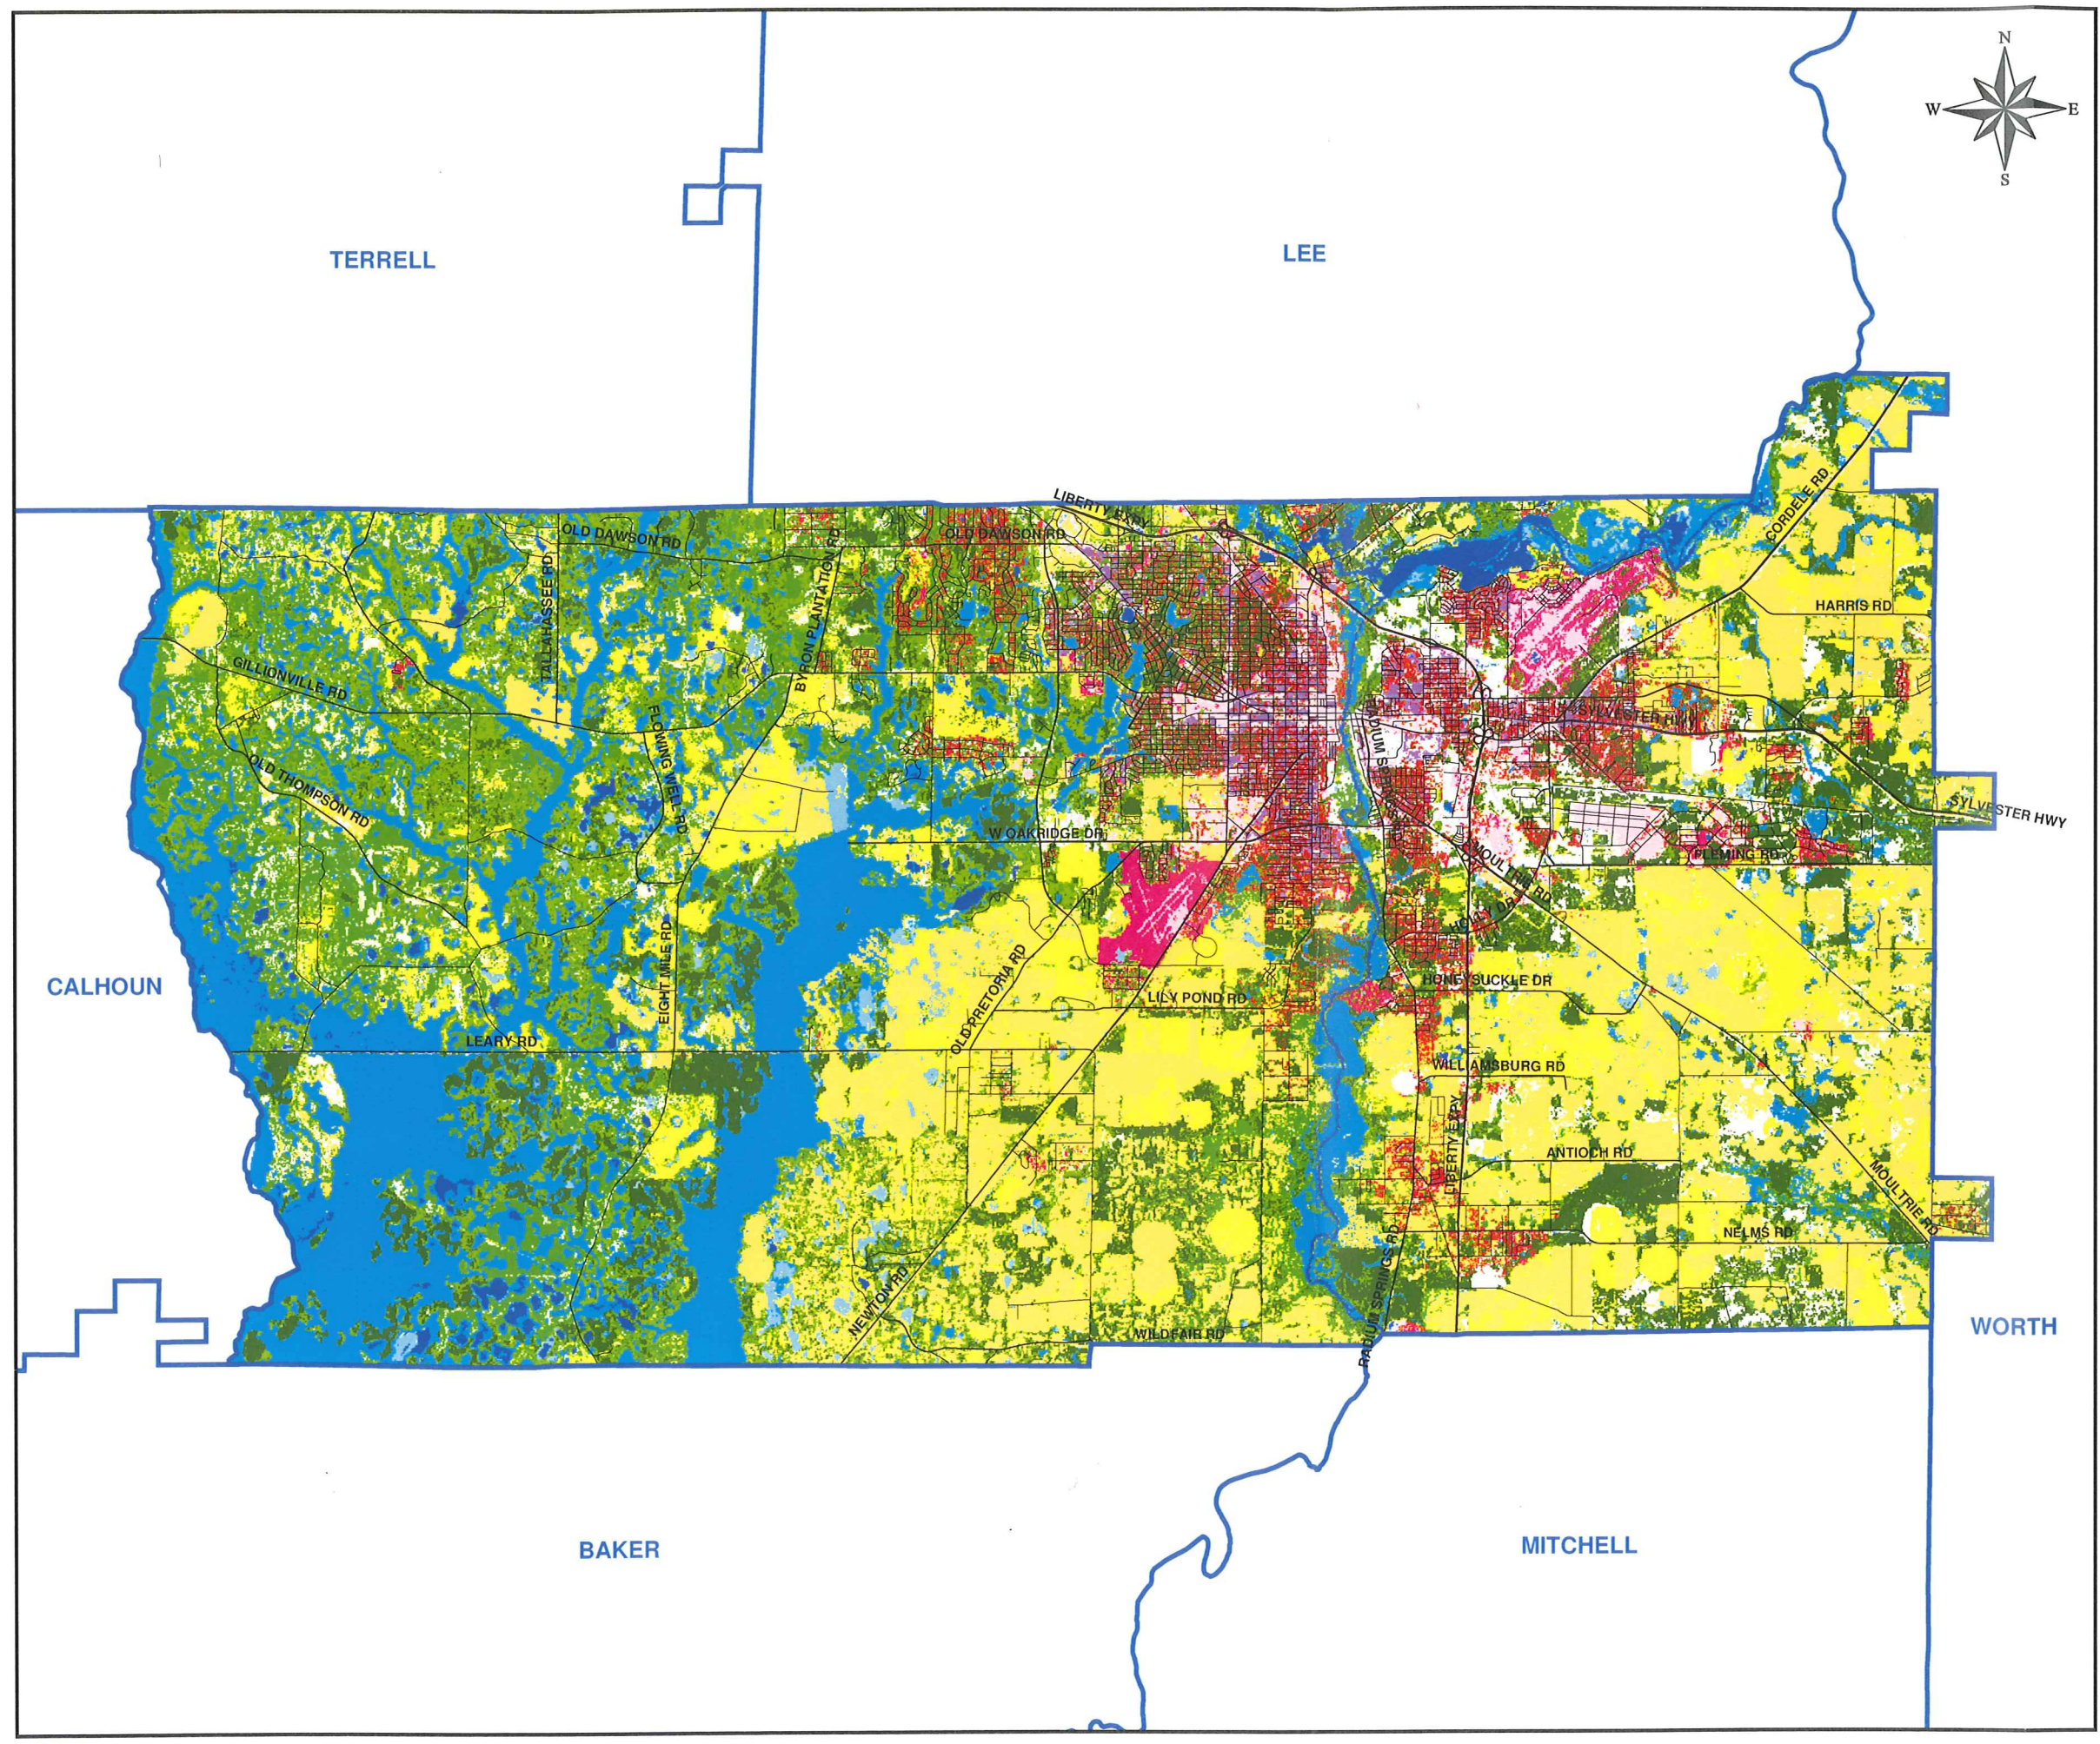

# Land Cover

## Legend

- |                          |                      |
|--------------------------|----------------------|
| Open Water               | Grassland            |
| Low Density Residential  | Pastures             |
| High Density Residential | Row Crops            |
| Comm / Ind               | Recreational Grasses |
| Rock                     | Woody Wetlands       |
| Quarry                   | Herbacious Wetlands  |
| Transitional             |                      |
| Deciduous                |                      |
| Evergreen                |                      |
| Mixed Forest             |                      |
| Shrubland                |                      |
| Orchard                  |                      |

Source: USGS 1996