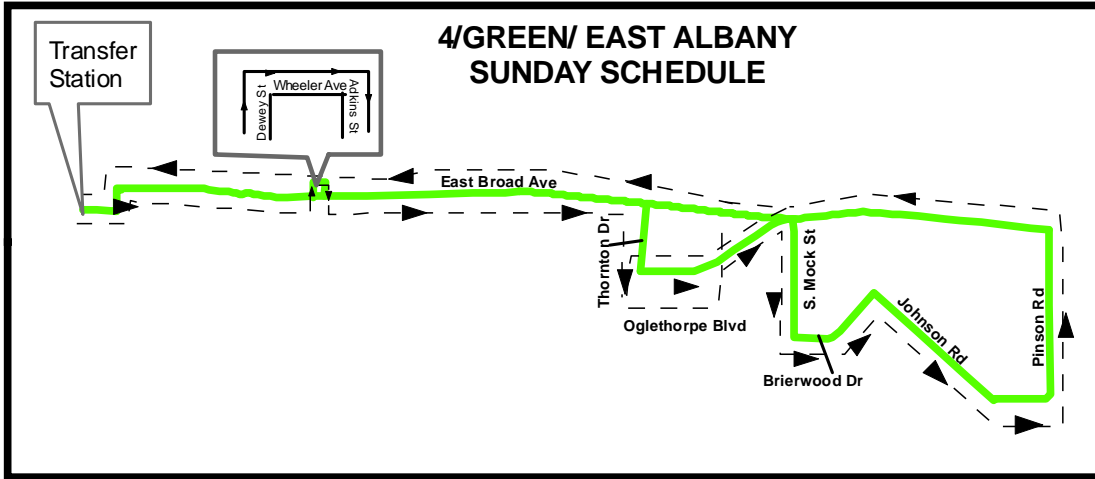

Route 4/Green/East Albany- Route 5/ Blue/Albany Mall							
Sunday Schedule							
Route 4/Green/East Albany				Route 5/Blue/Albany Mall			
Outbound		Inbound		Outbound			
1 - Transfer Facility	2 - Johnson & Pinson	3 - Five Points Warehouse Foods	4 - Transfer Facility	5 - Transfer Facility	6 - Brooks Plaza	7 - Albany Mall	8 - Transfer Facility
7:25 AM	7:44 AM	7:55 AM	8:05 AM	8:10 AM	8:16 AM	8:33 AM	8:55 AM
8:55 AM	9:14 AM	9:25 AM	9:35 AM	9:40 AM	9:46 AM	10:03 AM	10:25 AM
10:25 AM	10:44 AM	10:55 AM	11:05 AM	11:10 AM	11:16 AM	11:33 AM	11:55 AM
11:55 AM	12:14 PM	12:25 PM	12:35 PM	12:40 PM	12:46 PM	1:03 PM	1:25 PM
1:25 PM	1:44 PM	1:55 PM	2:05 PM	2:10 PM	2:16 PM	2:33 PM	2:55 PM
2:55 PM	3:14 PM	3:25 PM	3:35 PM	3:40 PM	3:46 PM	4:03 PM	4:25 PM
4:25 PM	4:44 PM	4:55 PM	5:05 PM	5:00 PM	5:16 PM	5:33 PM	5:55 PM
5:55 PM	6:14 PM	6:25 PM					

4/2007

5/BLEU/ALBANY MALL SUNDAY SCHEDULE